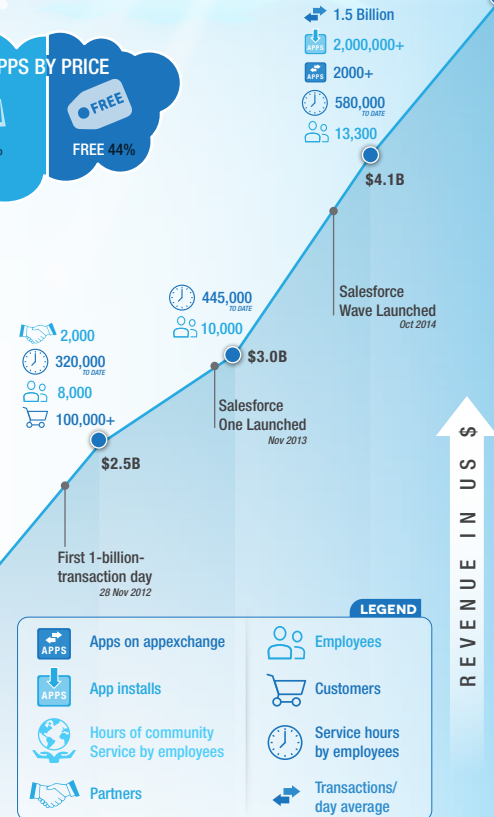

THE SALESFORCE ECONOMY

SALESFORCE'S GLOBAL FOOTPRINT

755

CONSULTING PARTNERS

listed on the AppExchange (as of 10/31/14)

THE SALESFORCE APPEXCHANGE

As of 10/30/14 4:20pm

APPS 2,584

Apps

2,674,903

Installs

GLOBAL STRATEGIC PARTNERS

SALESFORCE ACQUISITIONS

BROUGHT TO YOU BY

OUTBOX SYSTEMS