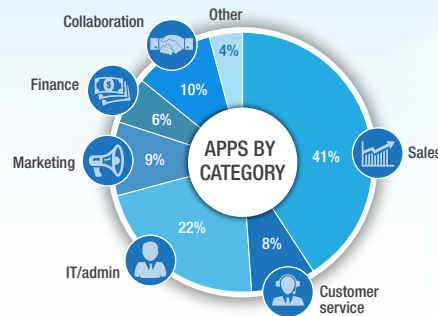

THE SALESFORCE ECONOMY

SALESFORCE'S GLOBAL FOOTPRINT

755

CONSULTING PARTNERS

listed on the AppExchange (as of 10/31/14)

THE SALESFORCE APPEXCHANGE

As of 10/30/14 4:20pm

APPS 2,584

Apps

2,674,903

Installs

GLOBAL STRATEGIC PARTNERS

SALESFORCE ACQUISITIONS

BROUGHT TO YOU BY

OUTBOX SYSTEMS